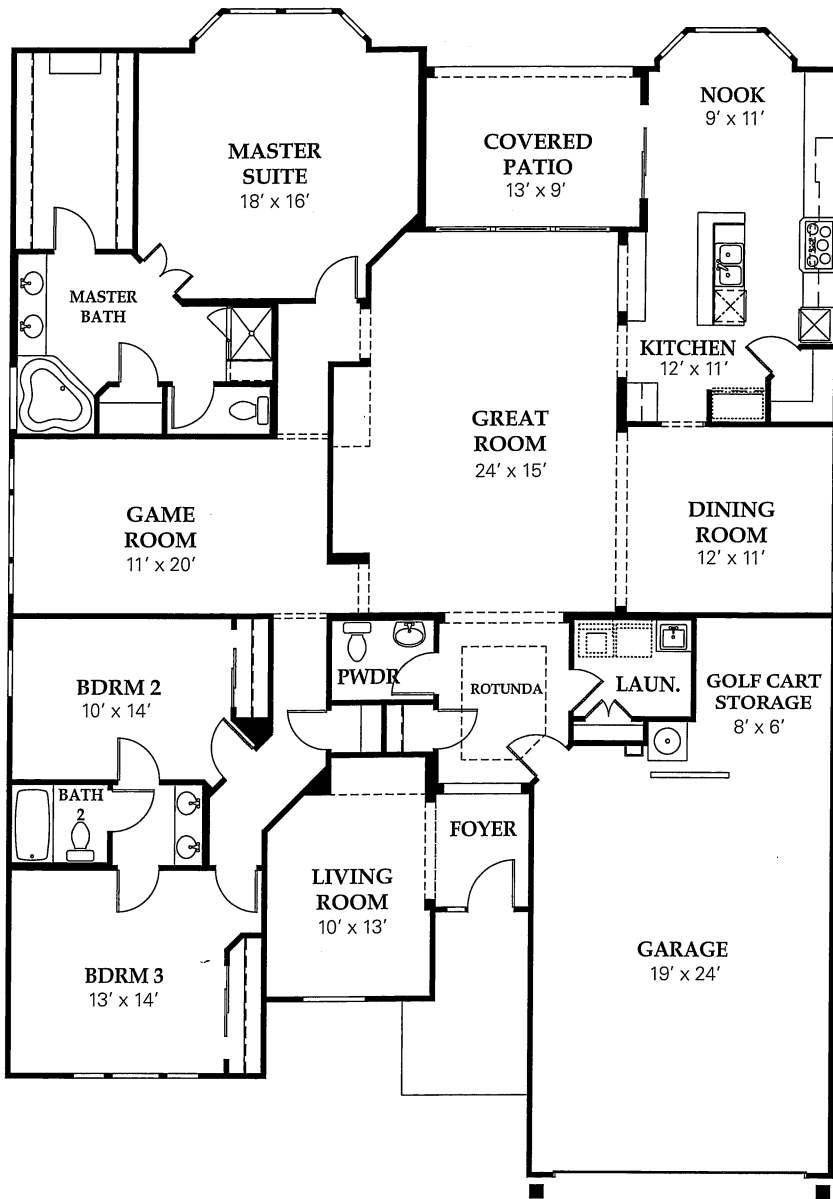

ESTATE SERIES: THE DELEON

A

B

C

D

Approximate livable area: 2,764 sq. ft.

Due to normal construction tolerances, square footage may vary from those shown on floorplans. Floorplan illustrations are artists' conceptions and are not intended to show specific detailing. Model representations and options subject to change without notice. We improve our plans all the time. Please ask your Sales Associate for our latest updates.