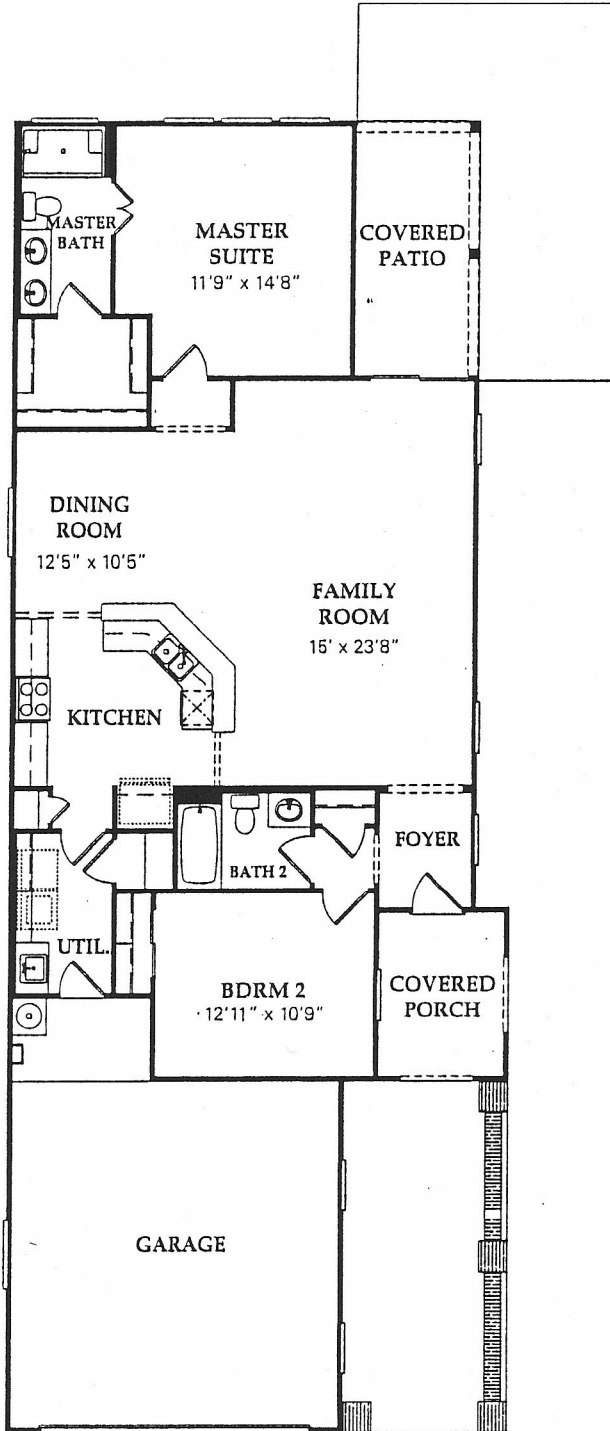

COURTYARD SERIES: THE LLANO

A

B

C

D

Approximate livable area: 1,377 sq. ft.

Our Courtyard homes are duplex configuration. We have shown only one side of the duplex in the floorplan illustration. Dimensions and room names are approximate and may vary from those shown on floorplans. Floorplan illustrations are artistic.