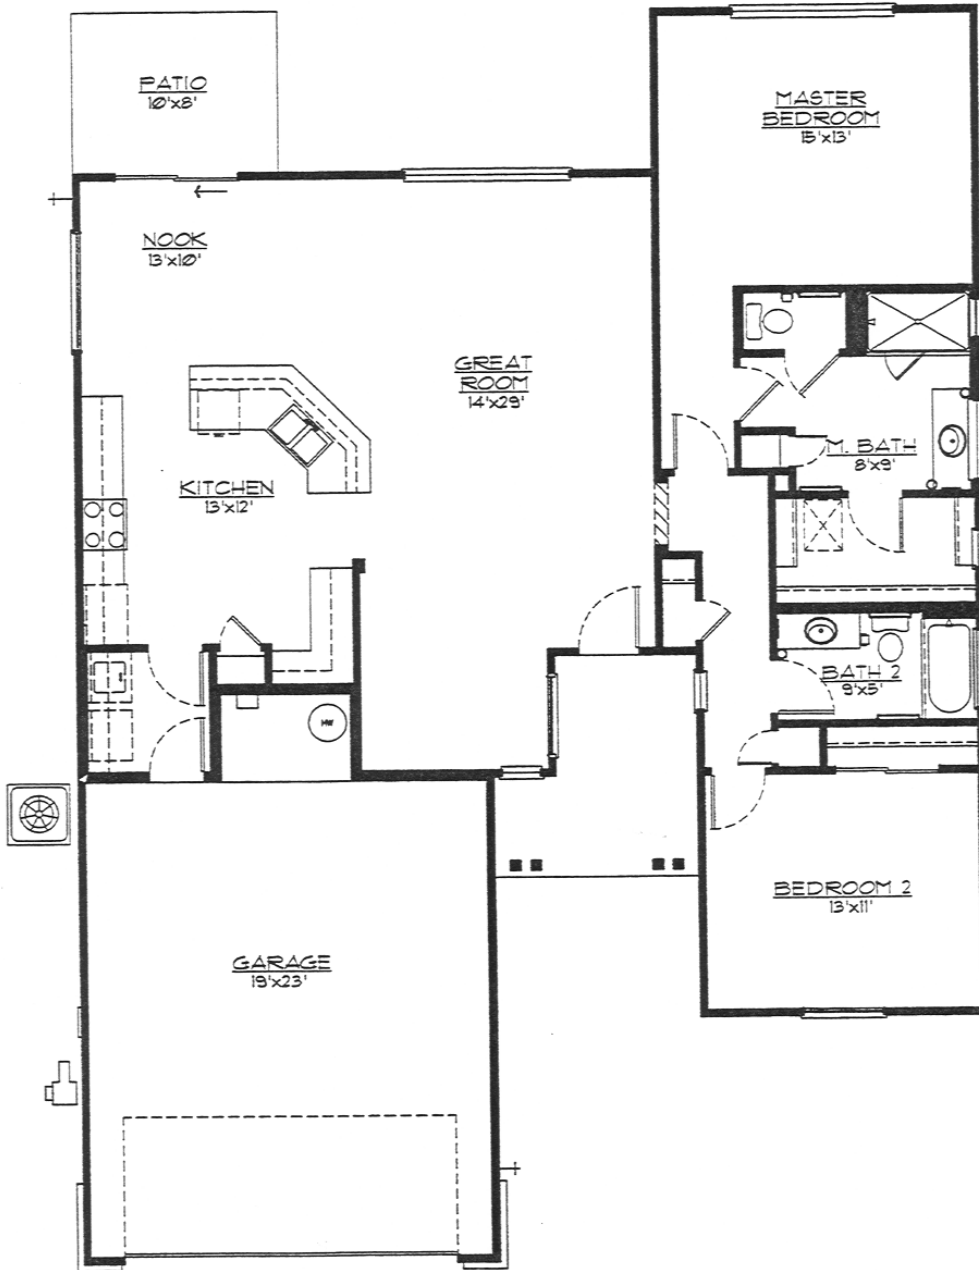

THE LONG 10213 A/L

- Approximate Livable Area - 1,546 Sq.Ft.

Call Sun City Texas by Del Webb at 1-800-833-5932 or 512-931-6900.

Due to normal construction tolerances, square footage may vary from those shown on floorplans. Floorplan illustrations are artists' conceptions and are not intended to show specific detailing. Model representations and options subject to change without notice.