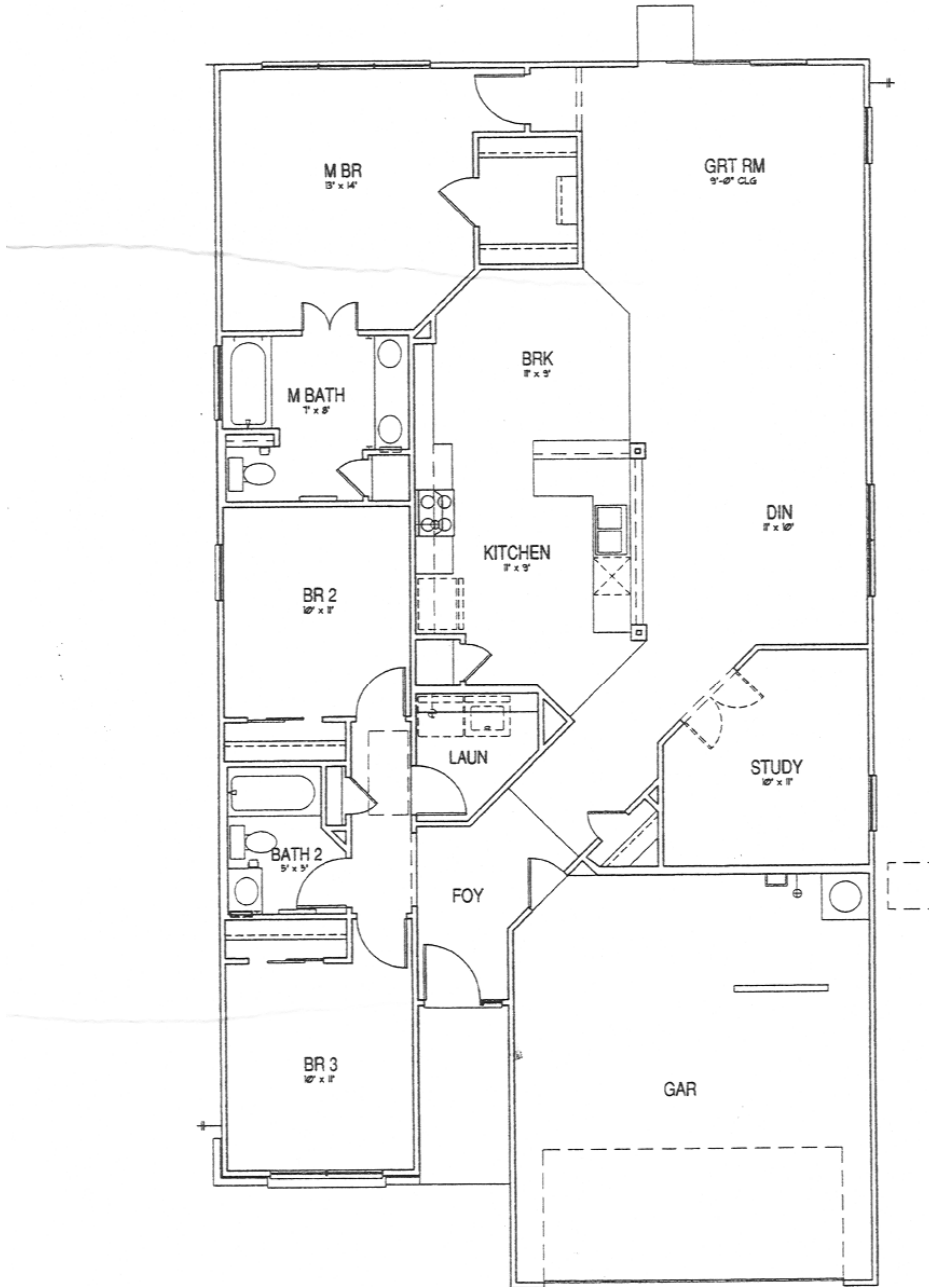

The Savannah 10305 A/R

• Approximate Livable Area - 1,754 Sq.Ft.

Call Sun City Texas by Del Webb at 1-800-833-5932 or 512-931-6900.

Due to normal construction tolerances, square footage may vary from those shown on floorplans. Floorplan illustrations are artists' conceptions and are not intended to show specific detailing. Model representations and options subject to change without notice.