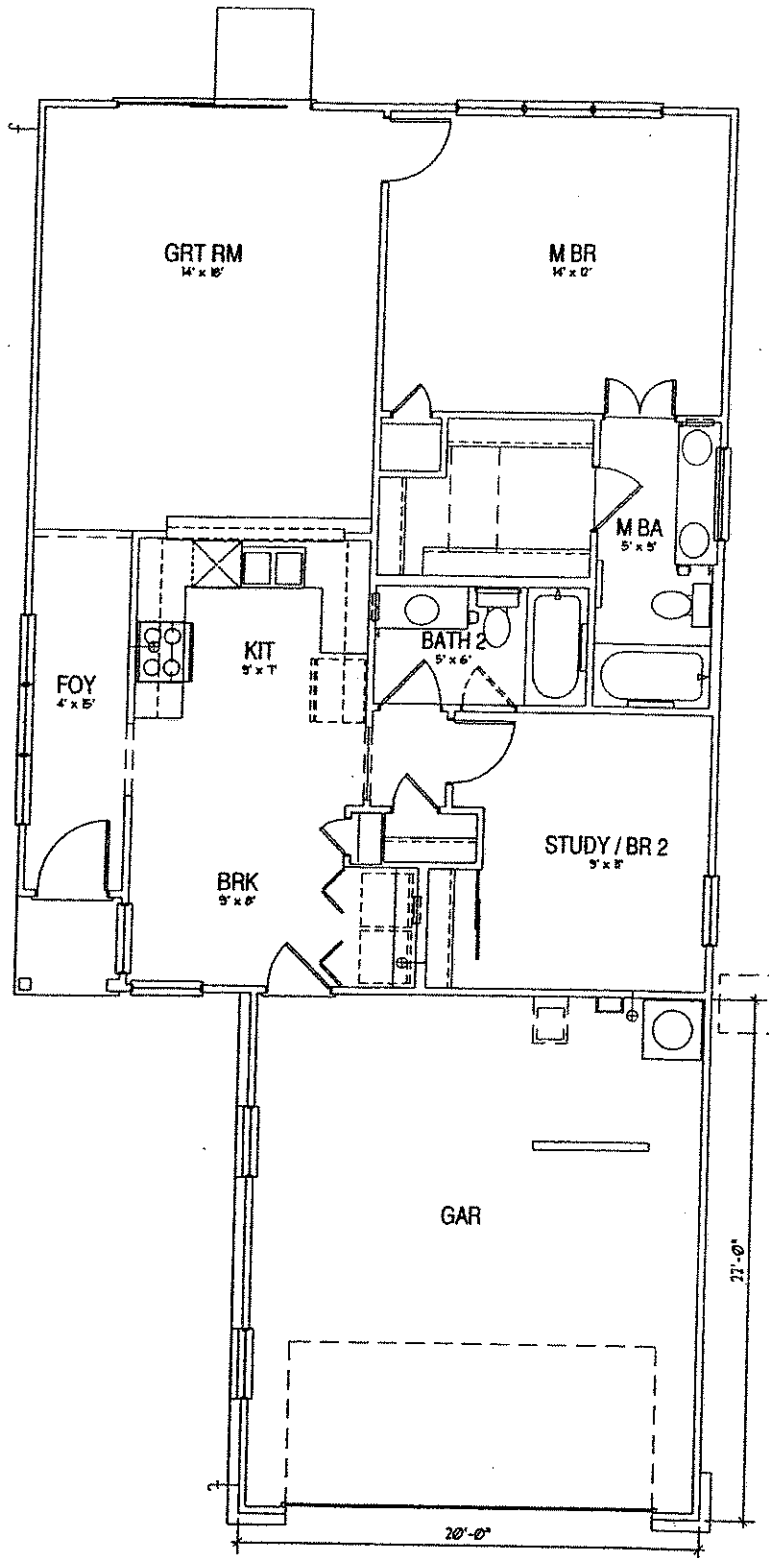

# The Blue Bell 10301 A/R

• Approximate Livable Area - 1,122 Sq.Ft.

Call Sun City Texas by Del Webb at 1-800-833-5932 or 512-931-6900.

Due to normal construction tolerances, square footage may vary from those shown on floorplans. Floorplan illustrations are artists' conceptions and are not intended to show specific detailing. Model representations and options subject to change without notice.

**10301**  
**Front Elevation - A**

**10301**  
**Front Elevation - B**

**10301**  
**Front Elevation - C**