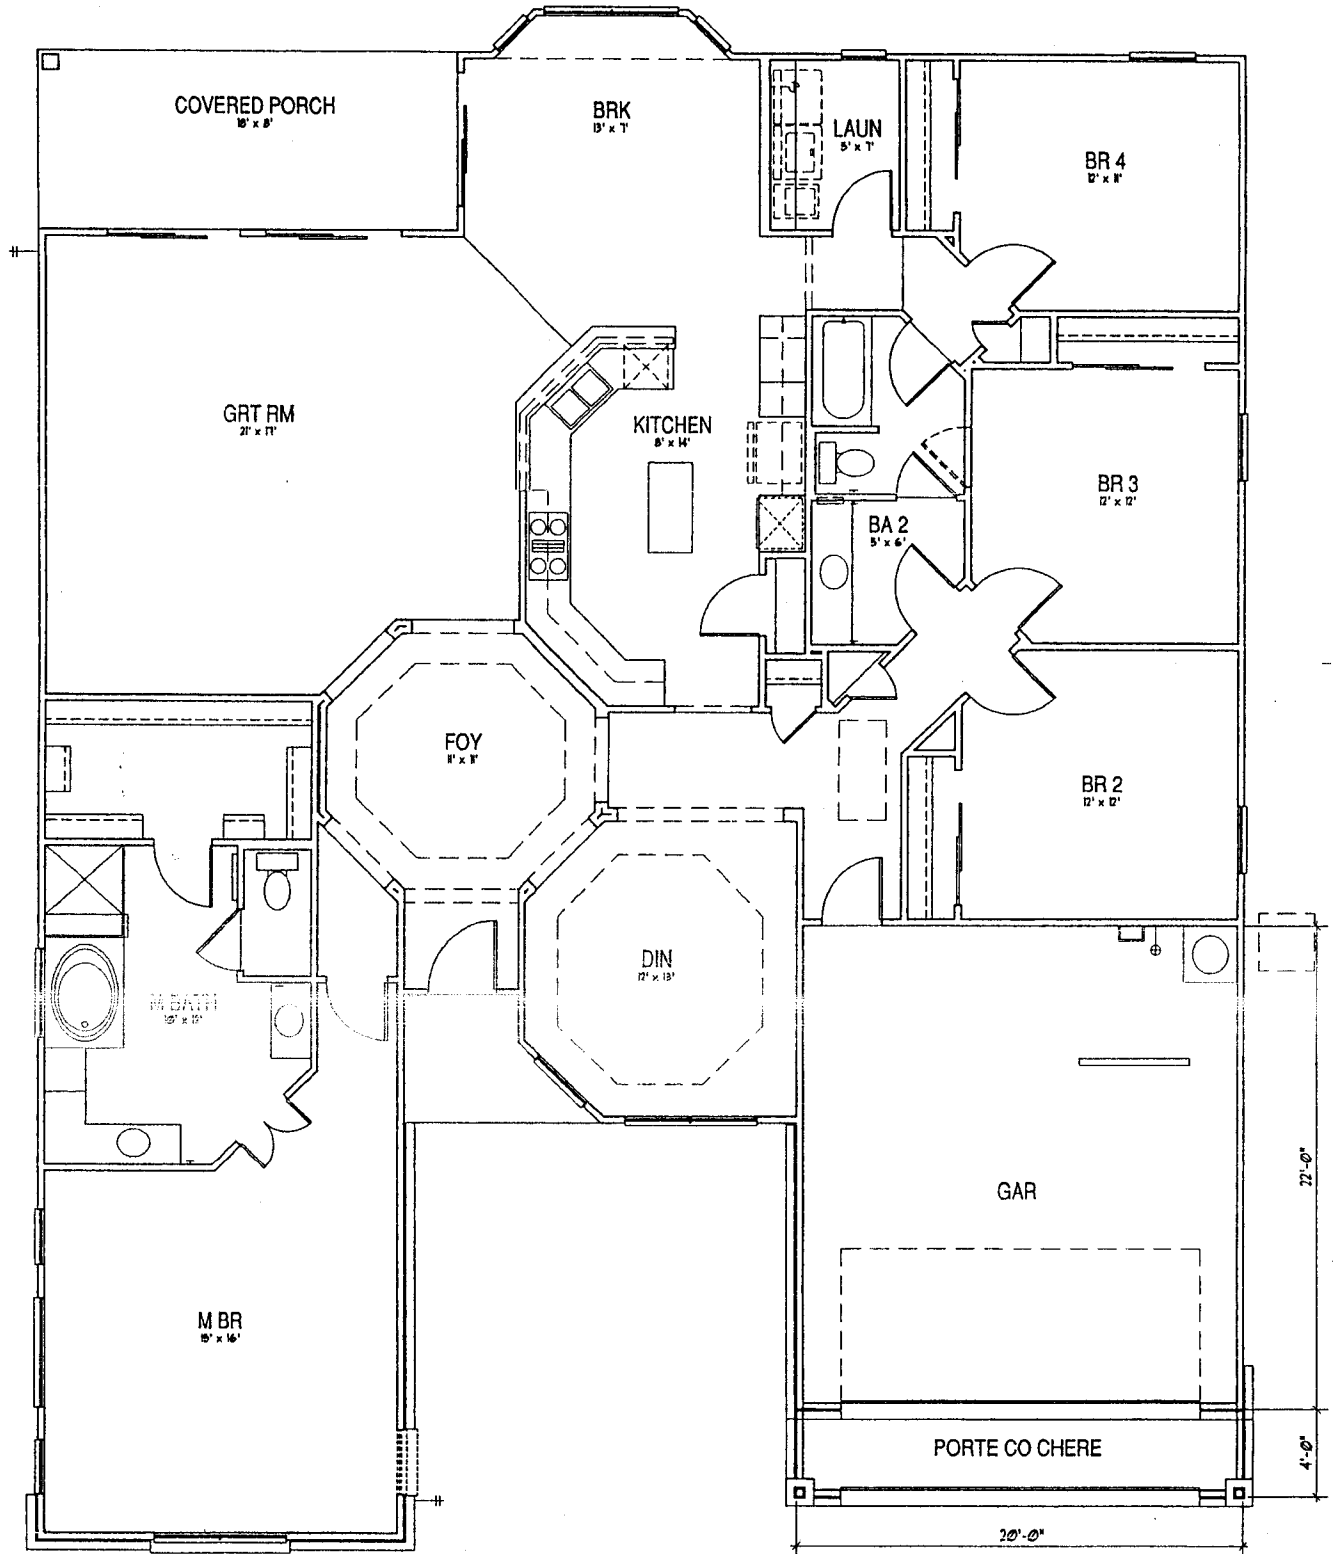

The Coronado 10354 A/R

• Approximate Livable Area - 2,586 Sq.Ft.

Call Sun City Texas by Del Webb at 1-800-833-5932 or 512-931-6900.

Due to normal construction tolerances, square footage may vary from those shown on floorplans. Floorplan illustrations are artists' conceptions and are not intended to show specific detailing. Model representations and options subject to change without notice.