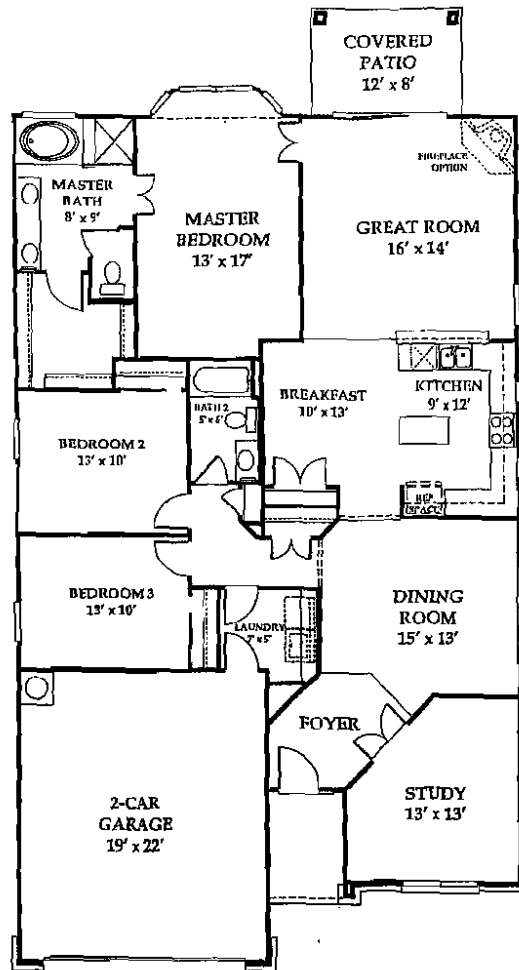

# Classic Series The Lexington 3198AF3

Approximate livable area: 1,988 sq. ft.

Due to normal construction tolerances, square footage may vary from those shown on floorplans. Floorplan illustrations are artists' conceptions and are not intended to show specific detailing. Model representations and options subject to change without notice. We improve our plans all the time. Please ask your Sales Associate for our latest updates.