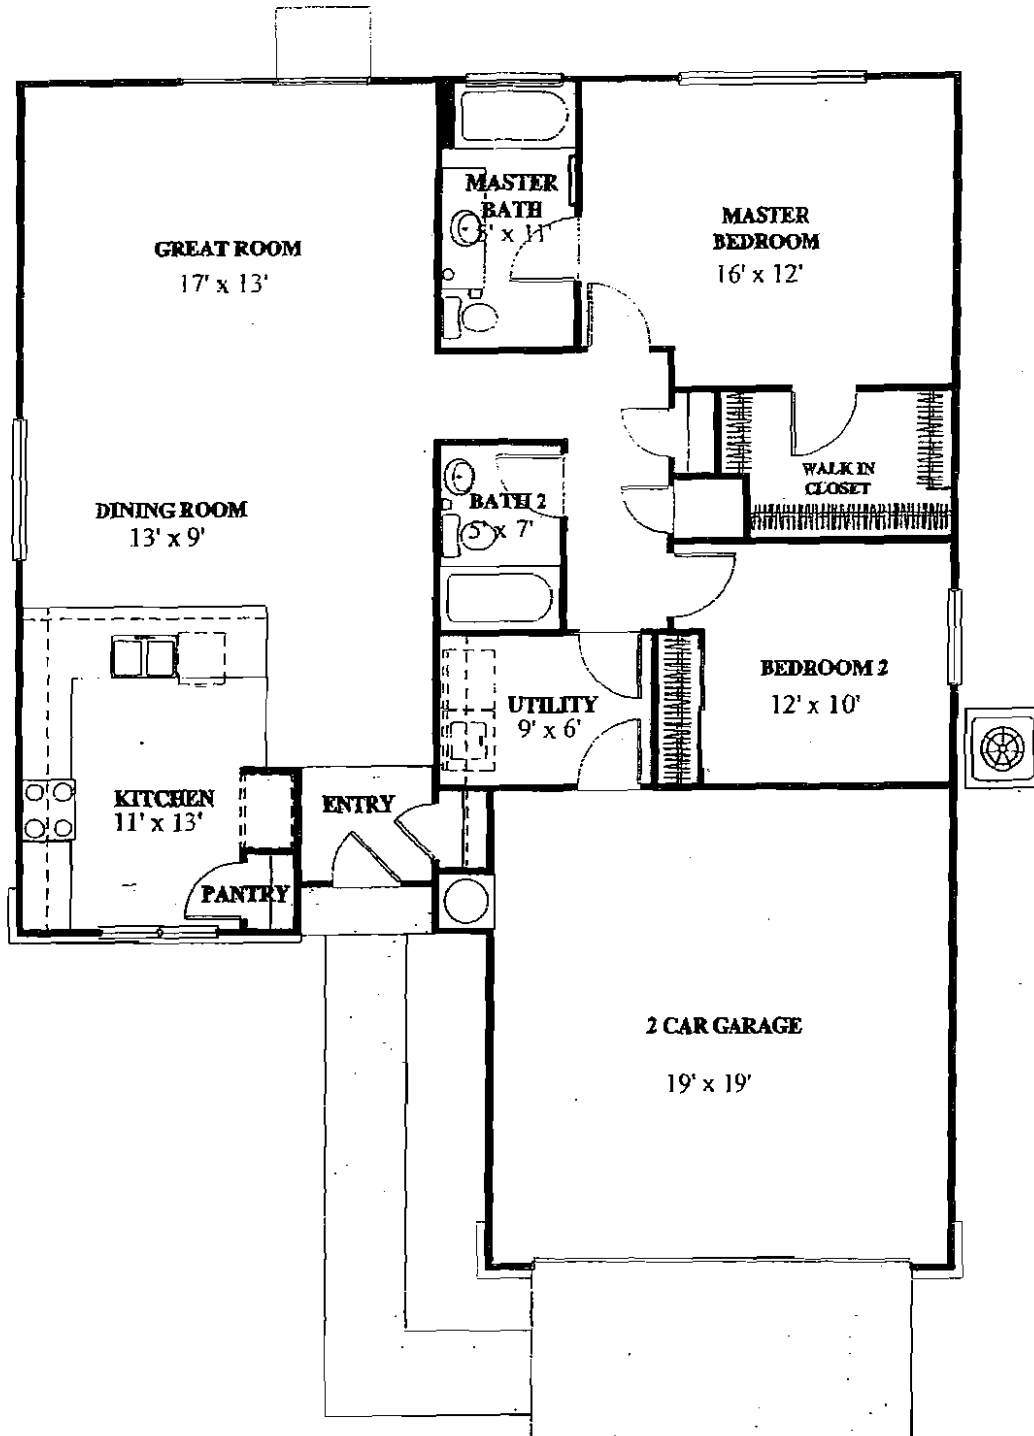

The Maverick 10201

Approximate Livable Area - 1,304 Sq. Ft.

Call Sun City Texas by Del Webb at 1-800-833-5932 or 512-931-6900

Due to normal construction tolerances, square footage may vary from those shown on floorplans. Floorplan illustrations are artists' conceptions and are not intended to show specific detailing. Model representations and options subject to change without notice.