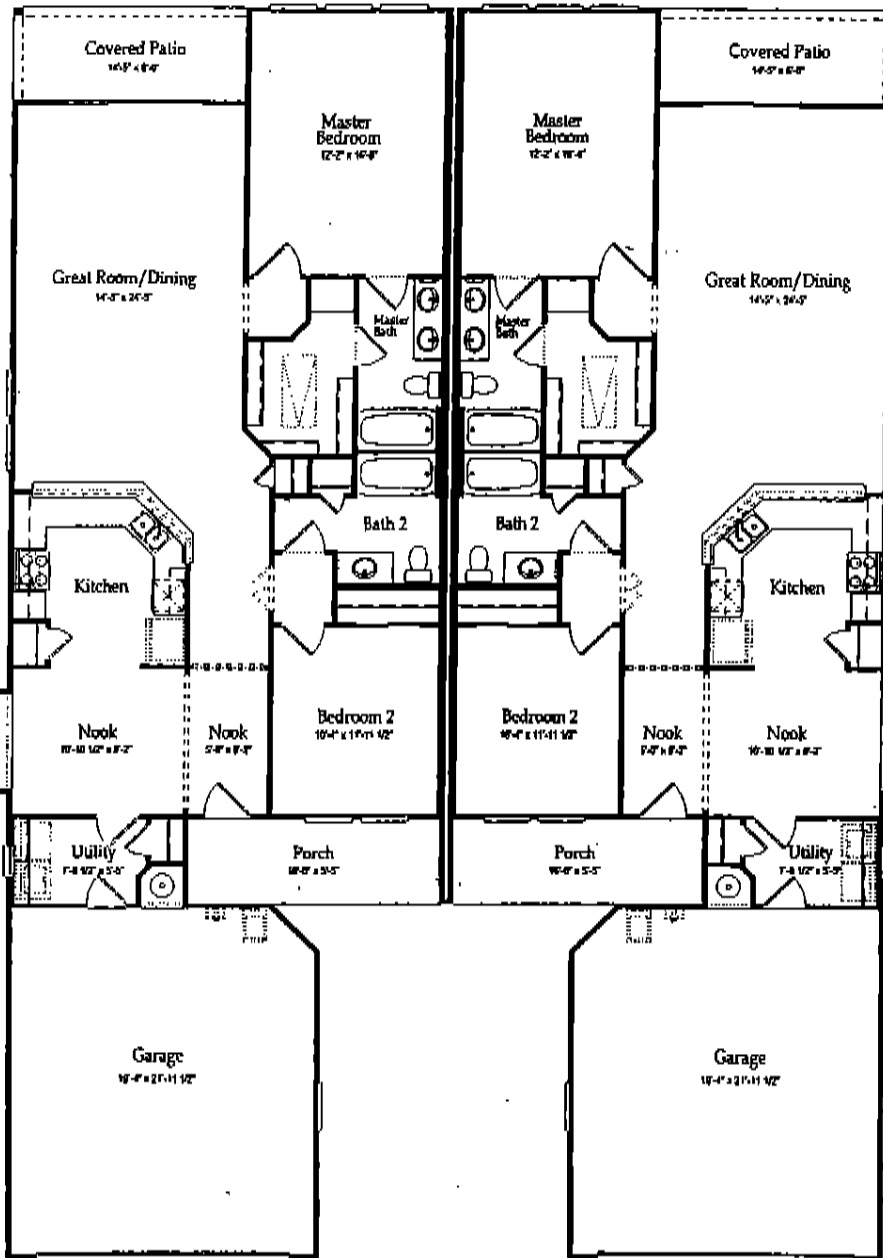

Cottage #1 - Monterrey

2142AF1

First Floor

Floor plans, Elevations and Options will vary from Community to Community and may not reflect current changes. Dimensions shown are approximate.
(c) Copyright 2003 Pulte Homes, Inc.

WIDTH 28'-0"
DEPTH 80'-0"

MARKET
Proposed for Sun City Texas

SQ FTG 1423